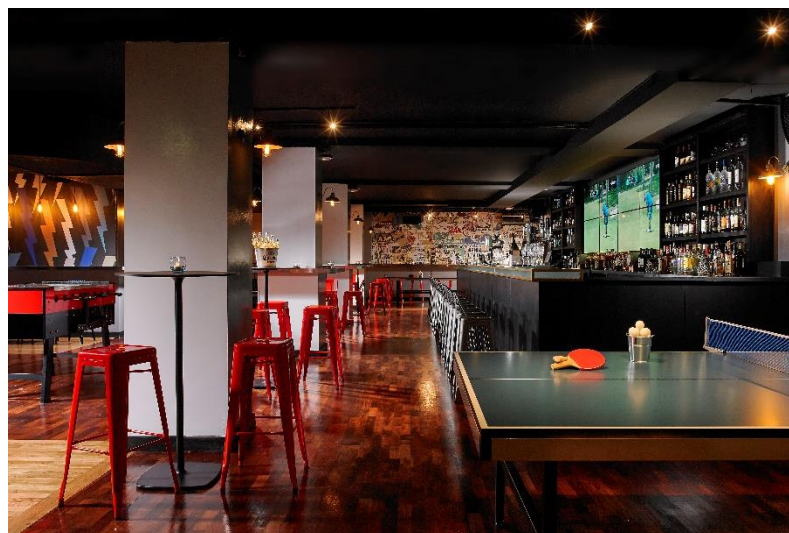

• TEMPLE BAR HOTEL •

LOOKING FOR A CONFERENCE SPACE WITH A DIFFERENCE?

EVENTS AND ENTERTAINMENT VENUES:

BUSKERS ON THE BALL

Buskers On The Ball is Dublin's most unique conference space. Our expansive spaces can be utilised for breakout areas, brainstorming and team building activity, product launches and corporate cocktail options or simply a boardroom set up.

Our many large LCD TV's are ideal for any presentation and our variety of game tables mean that you can start of the day with some ping pong followed by shuffleboard at lunch and beat the 3pm slump with some pool...Who said conferences need to be all about work?

INCLUDED IN OUR BUSKERS ON THE BALL VENUES:

Complimentary uncapped WiFi access

1 x Flipcharts

Notepads & Pens

8 foot Video wall & 10 x 60 inch TV screens perfect for any presentation.

Background Music for breakout sessions

Varied room layouts available

TOAST

Accommodating up to 100 people theatre style with amazing natural daylight throughout our sky light.

Build in dropdown screen and data projector

Complimentary WiFi for all delegates

Venue	Theatre	Boardroom	Classroom	U-shape
Buskers On The Ball – Bar 1	40	22	24	24
Buskers On The Ball – Bar 2	100	22	60	24
Toast	100	30	60	40

Temple Bar Hotel, 13-17 Fleet Street, Temple Bar, Dublin 2

Telephone: +353 (0)1 677 3333 | Fax: +353 (0)1 677 3088 | Email: SalesandMarketing@TBH.ie

www.TempleBarHotel.com