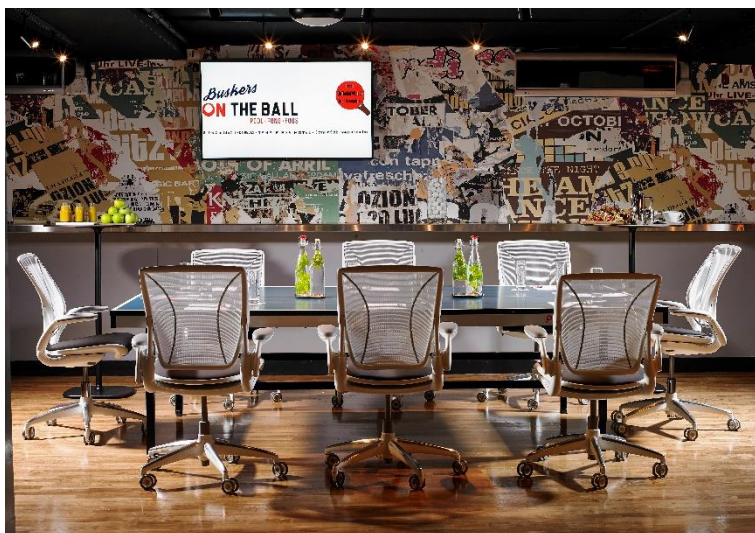

• TEMPLE BAR HOTEL •

LOOKING FOR A CONFERENCE SPACE WITH A DIFFERENCE?

EVENTS AND ENTERTAINMENT VENUES:

BUSKERS ON THE BALL

Buskers On The Ball is Dublin's most unique conference space. Our expansive spaces can be utilised for breakout areas, brainstorming and team building activity, product launches and corporate cocktail options or simply a boardroom set up.

Our many large LCD TV's are ideal for any presentation and our variety of game tables mean that you can start of the day with some ping pong followed by shuffleboard at lunch and beat the 3pm slump with some pool...Who said conferences need to be all about work?

INCLUDED IN OUR BUSKERS ON THE BALL VENUES:

Complimentary uncapped WiFi access

1 x Flipcharts

Notepads & Pens

8 foot Video wall & 10 x 60 inch TV screens perfect for any presentation.

Background Music for breakout sessions

Varied room layouts available

TOAST

Accommodating up to 100 people theatre style with amazing natural daylight throughout our sky light.

Build in dropdown screen and data projector

Complimentary WiFi for all delegates

Venue	Theatre	Boardroom	Classroom	U-shape
Buskers On The Ball – Bar 1	40	22	24	24
Buskers On The Ball – Bar 2	100	22	60	24
Toast	100	30	60	40

Temple Bar Hotel, 13-17 Fleet Street, Temple Bar, Dublin 2

Telephone: +353 (0)1 677 3333 | Fax: +353 (0)1 677 3088 | Email: SalesandMarketing@TBH.ie

www.TempleBarHotel.com